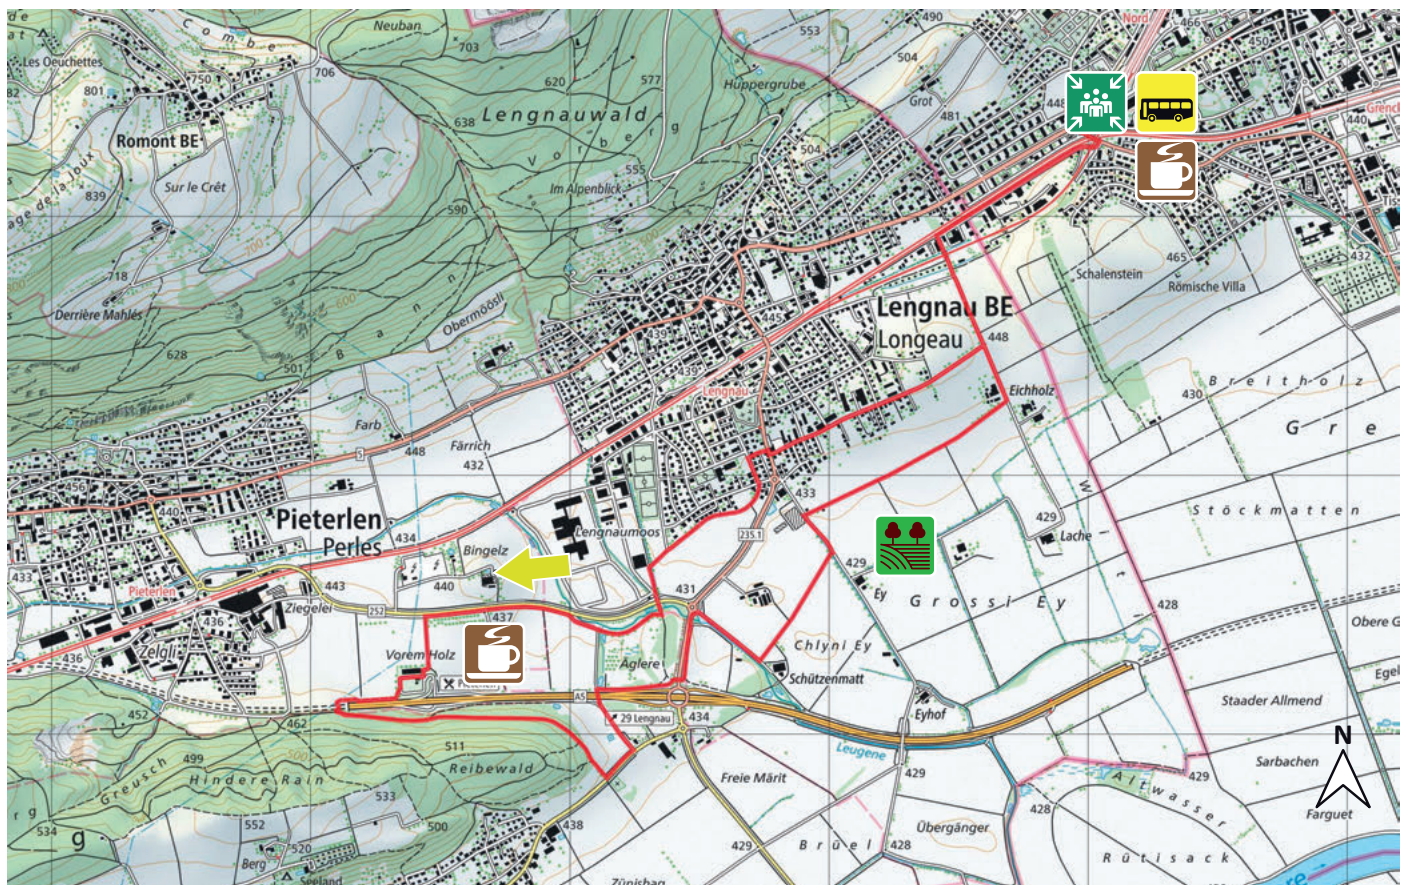

AUTOGRILL PIETERLEN

13

2540 GRENCHEN

10.8 km

m.ü.M.

Parkplatz Denner

Bushaltestelle Monbijou

Restaurant Kulla (Monbijou)

Restaurant Autogrill (unterwegs)

Lenggauer Witi