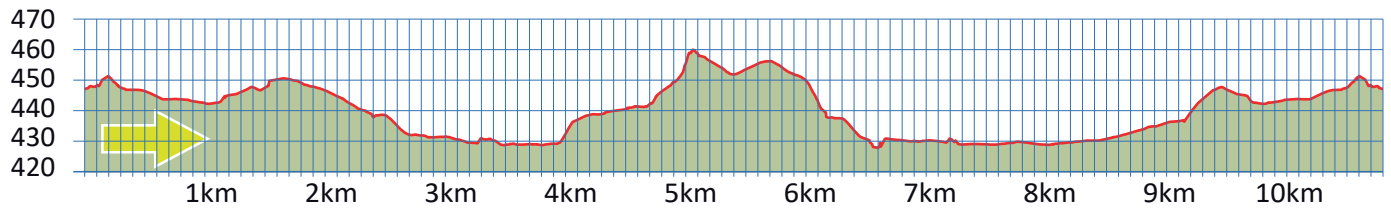

AUTOGRILL PIETERLEN

13

2540 GRENCHEN

10.8 km

m.ü.M.

Parkplatz Denner

Bushaltestelle Monbijou

Restaurant Kulla (Monbijou)

Restaurant Autogrill (unterwegs)

Lenggauer Witi